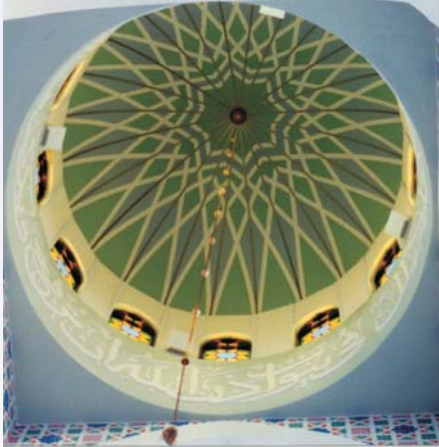

SULTAN AHMAD (1) MOSQUE KUANTAN - PAHANG

DESIGN, SUPPLY AND INSTALLATION OF ALUMINIUM DOME, ALUMINIUM GRILLE DOOR AND FENCING.

- ◆ **OWNER:**
JABATAN AGAMA ISLAM NEGERI PAHANG.
- ◆ **MAIN CONTRACTOR:**
PASDEC INDUSTRIES SDN. BHD.