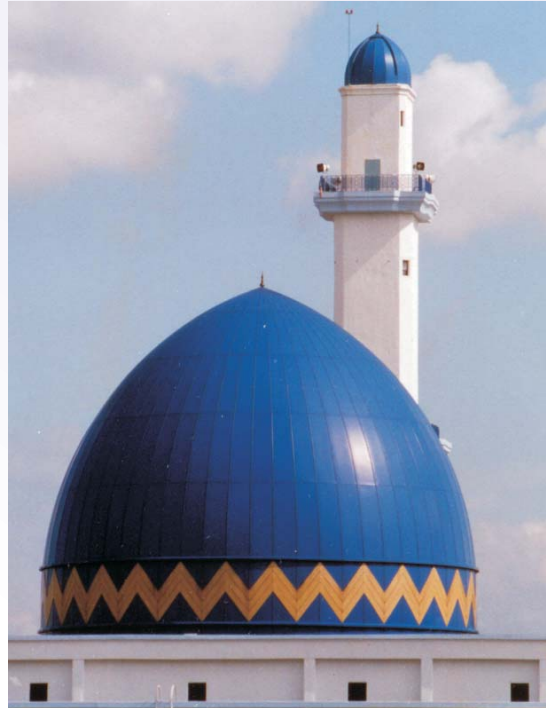

# UNIVERSITI TENAGA NATIONAL MOSQUE

(UNITEN) BANGI - SELANGOR

*D*ESIGN, SUPPLY AND  
INSTALLATION OF ALUMINIUM  
DOME (ROTATABLE DOME).

- ◆ **OWNER:**  
UNIVERSITI TENAGA NASIONAL (UNITEN).
- ◆ **MAIN CONTRACTOR:**  
PERANGSANG INTERNATIONAL SDN. BHD.