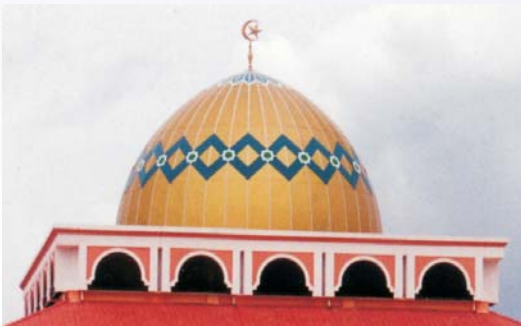

NEW MOSQUE AT JERANTUT - PAHANG D.MAKMUR

*D*ESIGN, SUPPLY AND INSTALLATION
OF ALUMINIUM DOME AND
ALUMINIUM WORK.

- ◆ **OWNER:**
JABATAN AGAMA ISLAM NEGERI PAHANG.
- ◆ **MAIN CONTRACTOR:**
PDI-GFC CONSTRUCTION JV SDN. BHD.