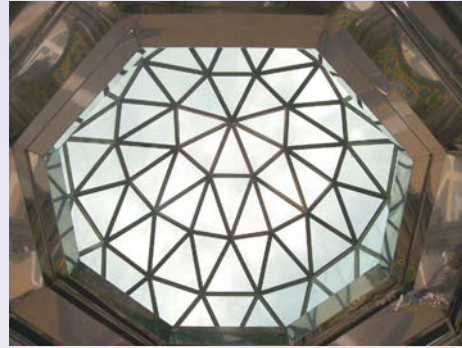

GAZEBO

MASJID NEGARA - KUALA LUMPUR.

*D*ESIGN, SUPPLY AND INSTALLATION OF
GLASS DOME, STAINLESS STEEL COLUMN,
STAINLESS STEEL PANEL AND
STAINGLASS PANEL

OWNER:

DEWAN BANDARAYA KUALA LUMPUR

MAIN CONTRACTOR: